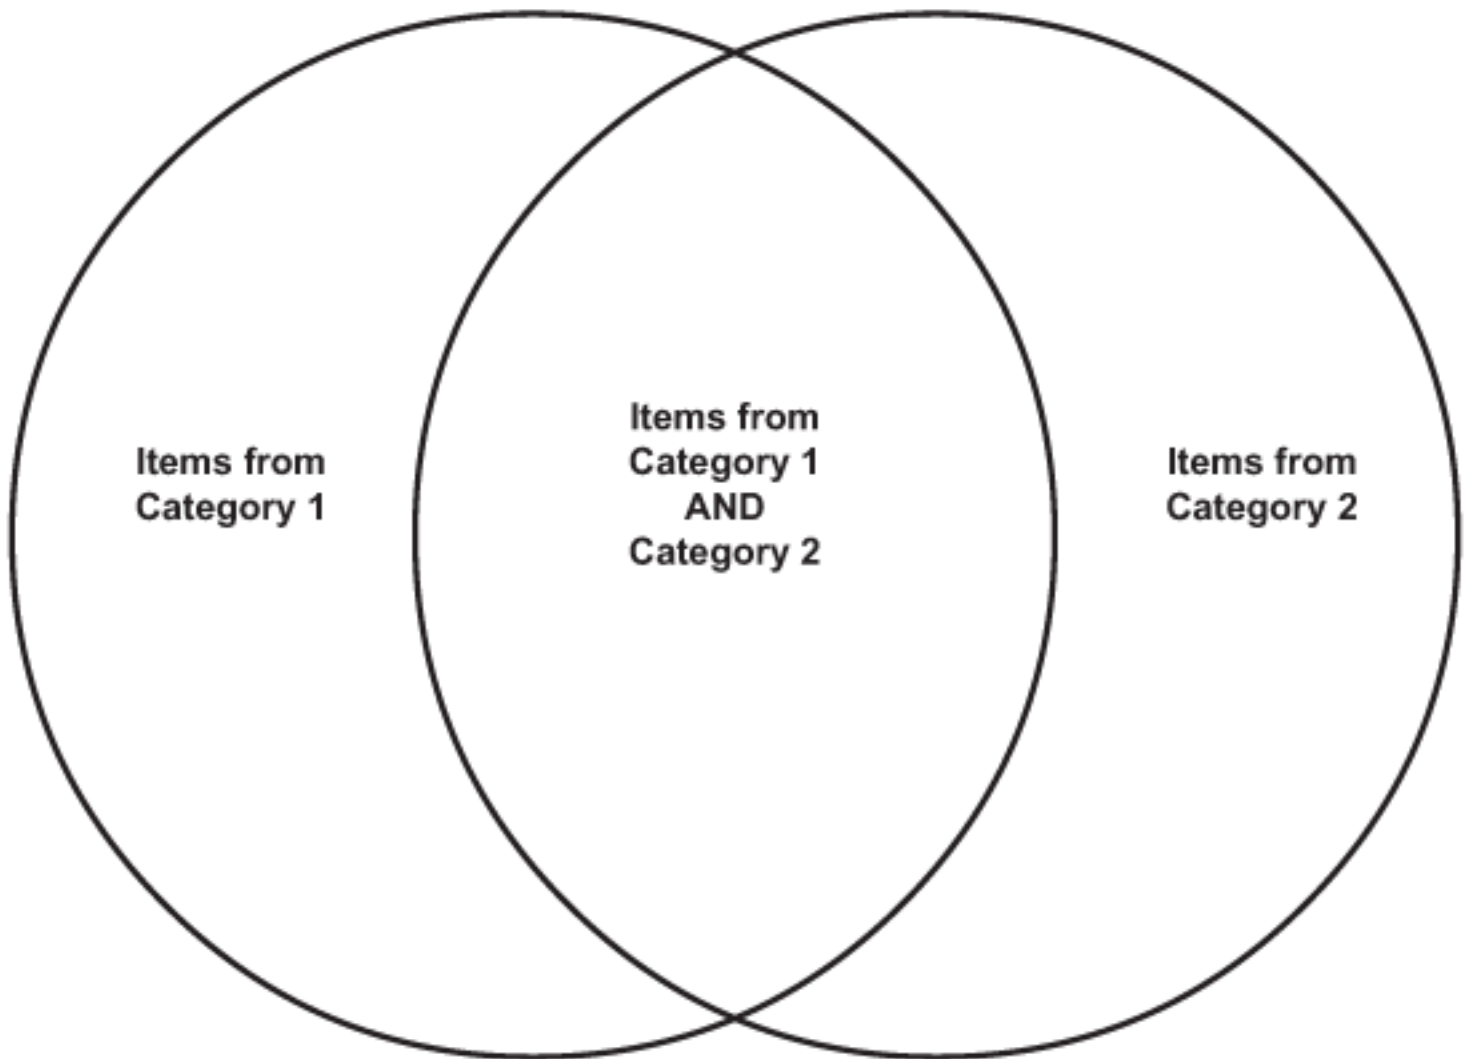

## The Venn Diagram Graphic Organizer

This organizer can be used for helping students understand how events, issues, concepts and particularly categories can be overlapping.

# The Venn Diagram Graphic Organizer

Name: \_\_\_\_\_

Date: \_\_\_\_\_